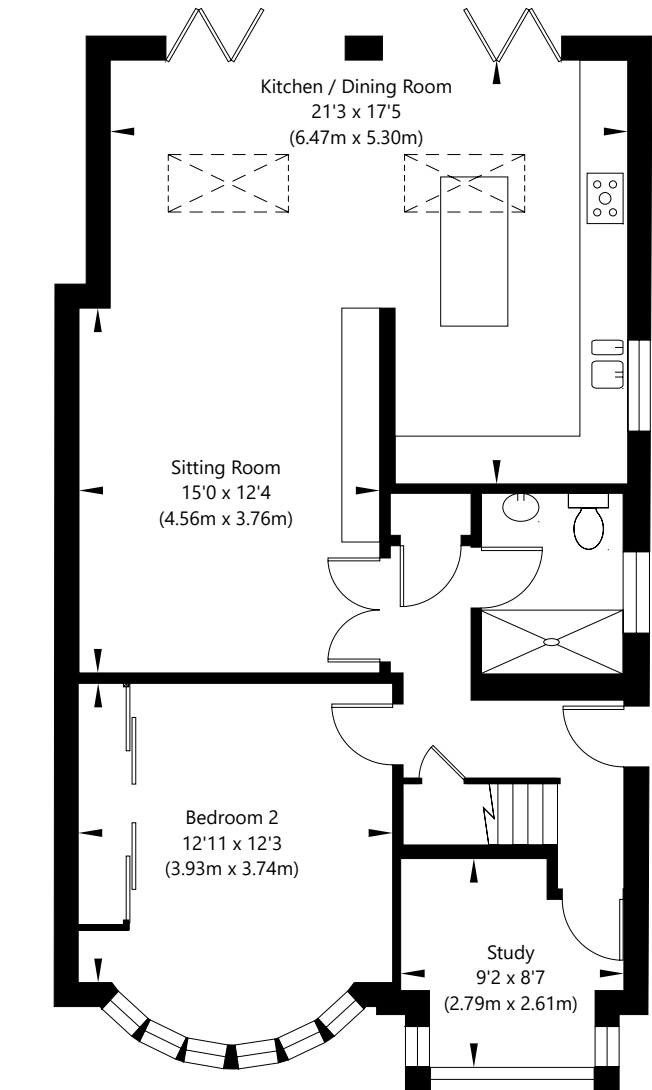

70 High Moor Crescent, Moor Allerton, Leeds, LS17 6DU

Ground Floor
GROSS INTERNAL FLOOR AREA
APPROX. 877 SQ FT / 81.51 SQ M

First Floor
GROSS INTERNAL FLOOR AREA
APPROX. 479 SQ FT / 44.46 SQ M

NOT TO SCALE - FOR ILLUSTRATIVE PURPOSES ONLY
APPROXIMATE GROSS INTERNAL FLOOR AREA 1356 SQ FT / 125.97 SQ M - (Excluding Garage)
All Measurements are approximate and should be independently verified.
Yorkshire Lens Photography © 2026