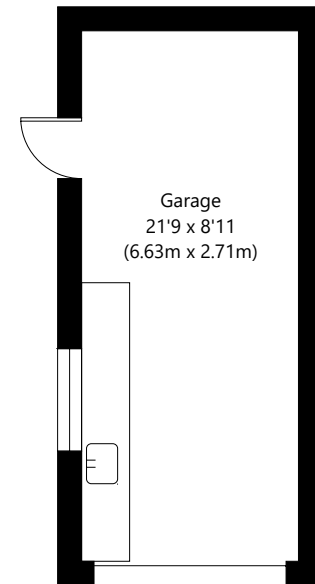

70 High Moor Crescent, Moor Allerton, Leeds, LS17 6DU

Ground Floor
GROSS INTERNAL FLOOR AREA
APPROX. 877 SQ FT / 81.51 SQ M

First Floor
GROSS INTERNAL FLOOR AREA
APPROX. 479 SQ FT / 44.46 SQ M

NOT TO SCALE - FOR ILLUSTRATIVE PURPOSES ONLY
APPROXIMATE GROSS INTERNAL FLOOR AREA 1356 SQ FT / 125.97 SQ M - (Excluding Garage)
All Measurements are approximate and should be independently verified.
Yorkshire Lens Photography © 2026