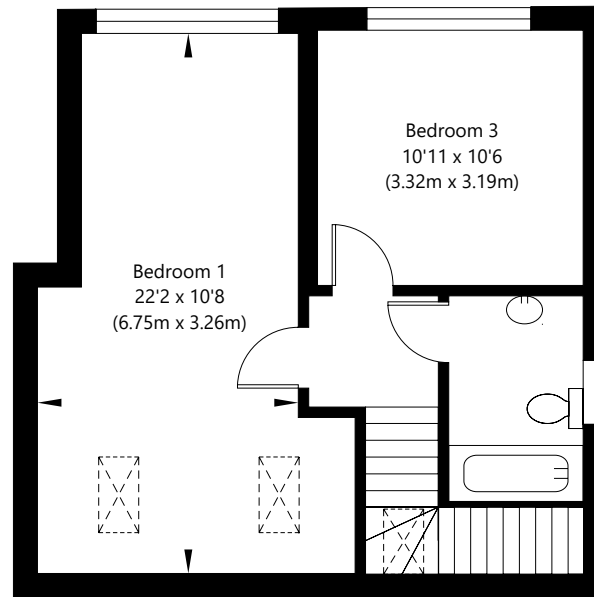

70 High Moor Crescent, Moor Allerton, Leeds, LS17 6DU

Ground Floor
GROSS INTERNAL FLOOR AREA
APPROX. 877 SQ FT / 81.51 SQ M

First Floor
GROSS INTERNAL FLOOR AREA
APPROX. 479 SQ FT / 44.46 SQ M

NOT TO SCALE - FOR ILLUSTRATIVE PURPOSES ONLY
APPROXIMATE GROSS INTERNAL FLOOR AREA 1356 SQ FT / 125.97 SQ M - (Excluding Garage)
All Measurements are approximate and should be independently verified.
Yorkshire Lens Photography © 2026